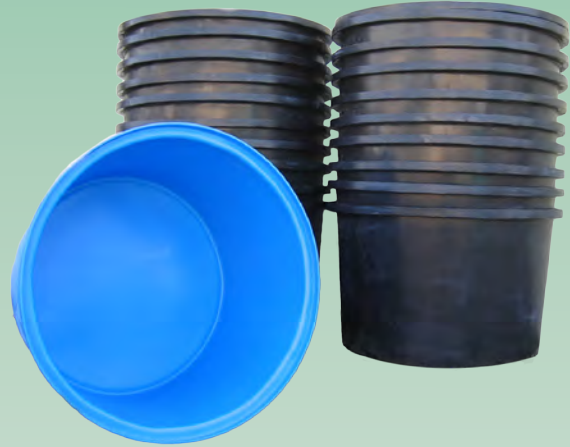

# Roto-Molded Round Tanks

*Aquaneering Introduces New Roto-Molded Round Tanks for Aquaculture*

- Available in blue or black
- Molded from polyethylene
- Custom configurations available
- For more information, contact Aquaneering at 858-578-2028 or 888-689-AQUA (9326).
- Or visit our website at [www.aquaneering.com](http://www.aquaneering.com)

TRND0400

TRND0800

TRND2000

Part Number	Description	Price
TRND0060	60 Liter (25 Gallon) Polyethylene Round Tank without Drains 21" I.D., 24" O.D., 12.5" Deep	\$45.00
TRND0400	400 Liter (100 Gallon) Polyethylene Round Tank without Drains 36" I.D., 39" O.D., 24" Deep	\$185.00
TRND1000	1000 Liter (250 Gallon) Polyethylene Round Tank without Drains 48" I.D., 54" O.D., 39" Deep	\$365.00
TRND1500	1500 Liter (400 Gallon) Polyethylene Round Tank without Drains 60" I.D., 66" O.D., 38" Deep	\$350.00
TRND2000	2000 Liter (500 Gallon) Polyethylene Round Tank without Drains, Heavy Wall, 72" I.D., 76" O.D., 32" Deep	\$480.00