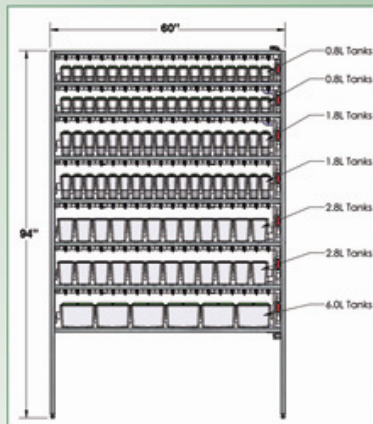

**AQUANEERING**  
**M3 TANK LINE**  
*MIX and MAX*

*House more lines of fish  
per square foot of lab space  
than ever before with  
new interchangeable sizes!*

3 New sizes introduced in 2008  
0.8 Liter, 1.8 Liter, 6.0 Liter

# M3 TANK LINE

ZAS 760 Rack

- Full welded 316L Stainless Steel
- Same number of valves per shelf offers Precise Water Control and ability to interchange sizes of tanks on each shelf.
- Stainless Steel adjustable feet

Low profile design allows seven shelves in the same elevation as six!