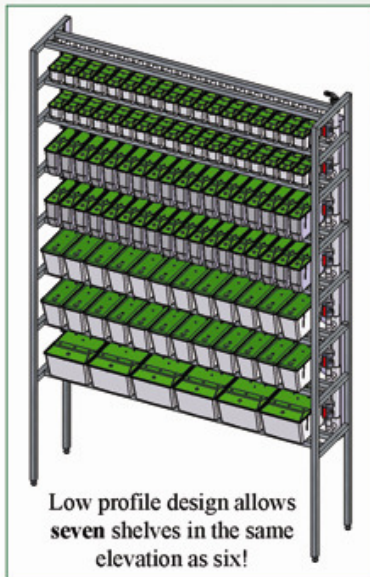

**AQUANEERING**  
**M3 TANK LINE**  
*MIX and MAX*

*House more lines of fish  
per square foot of lab space  
than ever before with  
new interchangeable sizes!*

3 New sizes introduced in 2008  
0.8 Liter, 1.8 Liter, 6.0 Liter

New 0.8 liter

New 1.8 Liter

Existing 2.8 Liter

New 6.0 Liter

**AQUANEERING**  
INCORPORATED

Superior Water Quality . . . Because Your Research Depends on it  
[www.aquaneering.com](http://www.aquaneering.com)

# M3 TANK LINE

ZAS 760 Rack

- Full welded 316L Stainless Steel
- Same number of valves per shelf offers Precise Water Control and ability to interchange sizes of tanks on each shelf.
- Stainless Steel adjustable feet

Low profile design allows seven shelves in the same elevation as six!