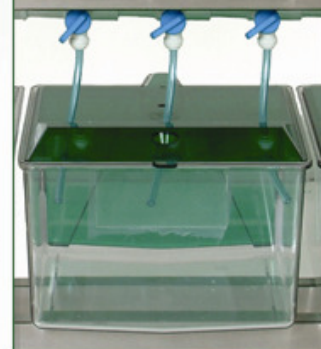

New 6.0 Liter